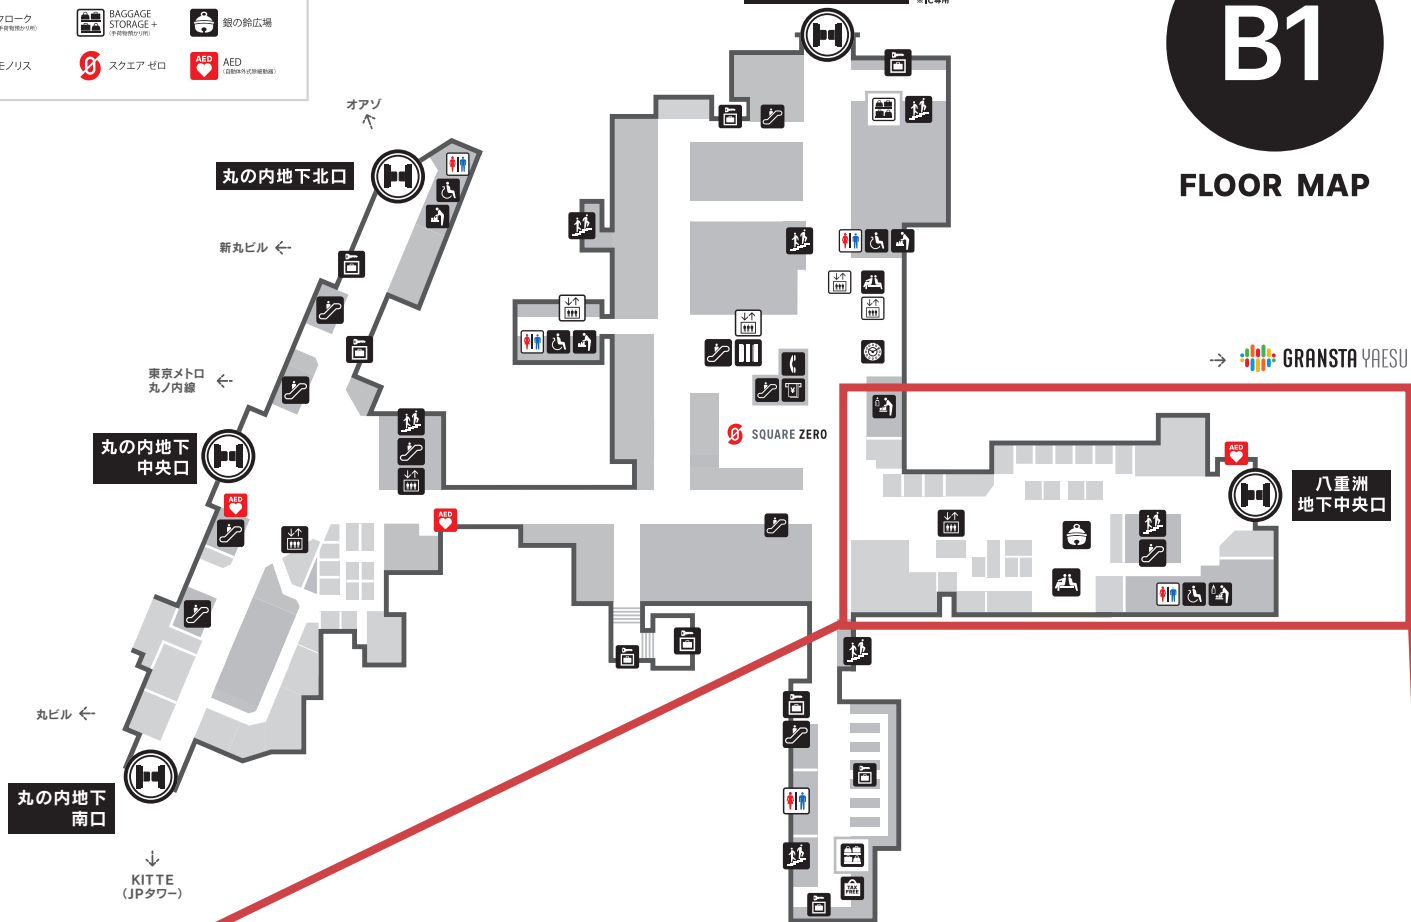

→ GRANSTA YAEKITA

→ GRANSTA YAESU

B1

FLOOR MAP

- ① Mr. CHEESECAKE
- ④ AM STRAM GRAM nobolyquedaly
- ⑦ an and an
- ② Brick bake bakers by Pâtisserie ease
- ⑤ カヌレリテ
- ⑧ Fairycake Fair
- ③ shodai bio nature
- ⑥ アトリエうかい
- ⑨ BURDIGALA TOKYO