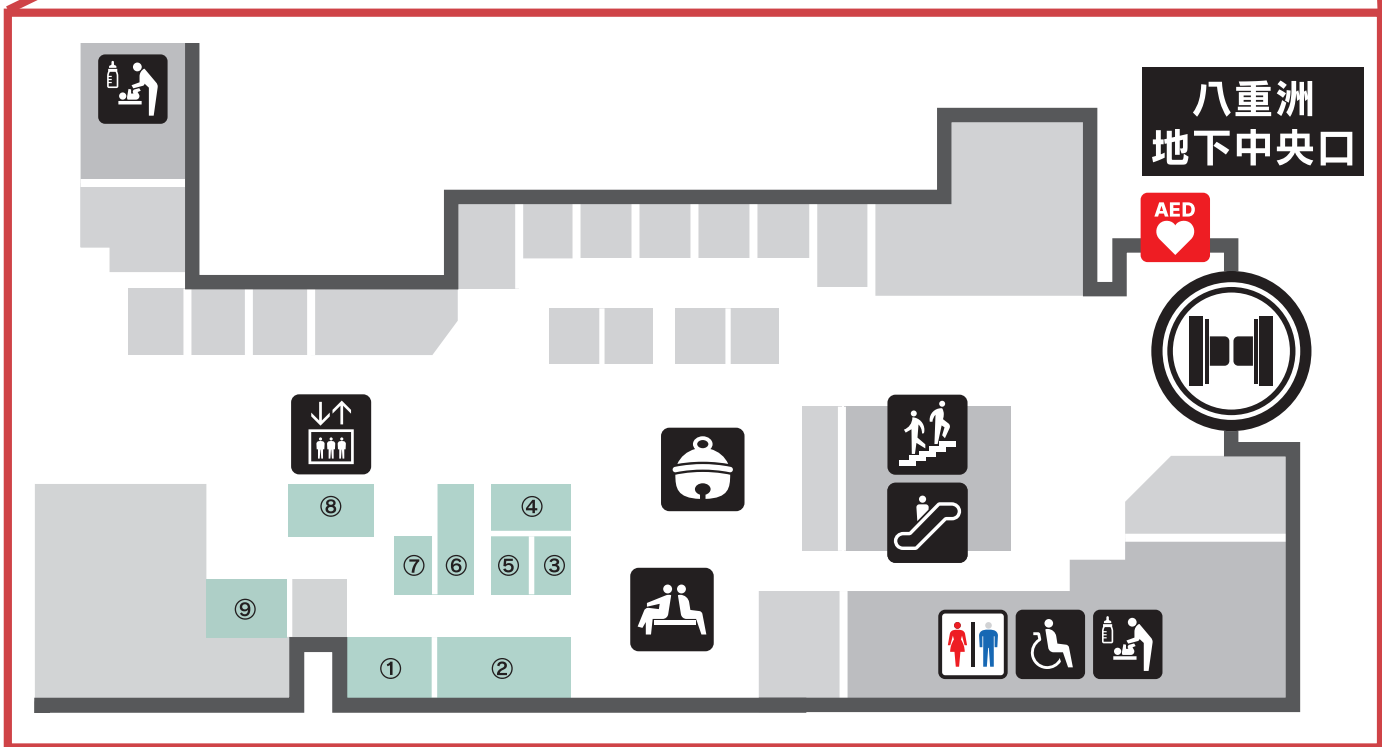

→ GRANSTA YAEKITA

→ GRANSTA YAESU

B1

FLOOR MAP

- ① Mr. CHEESECAKE
- ④ AM STRAM GRAM nobolyquedaly
- ⑦ an and an
- ② Brick bake bakers by Pâtisserie ease
- ⑤ カヌレリテ
- ⑧ Fairycake Fair
- ③ shodai bio nature
- ⑥ アトリエうかい
- ⑨ BURDIGALA TOKYO